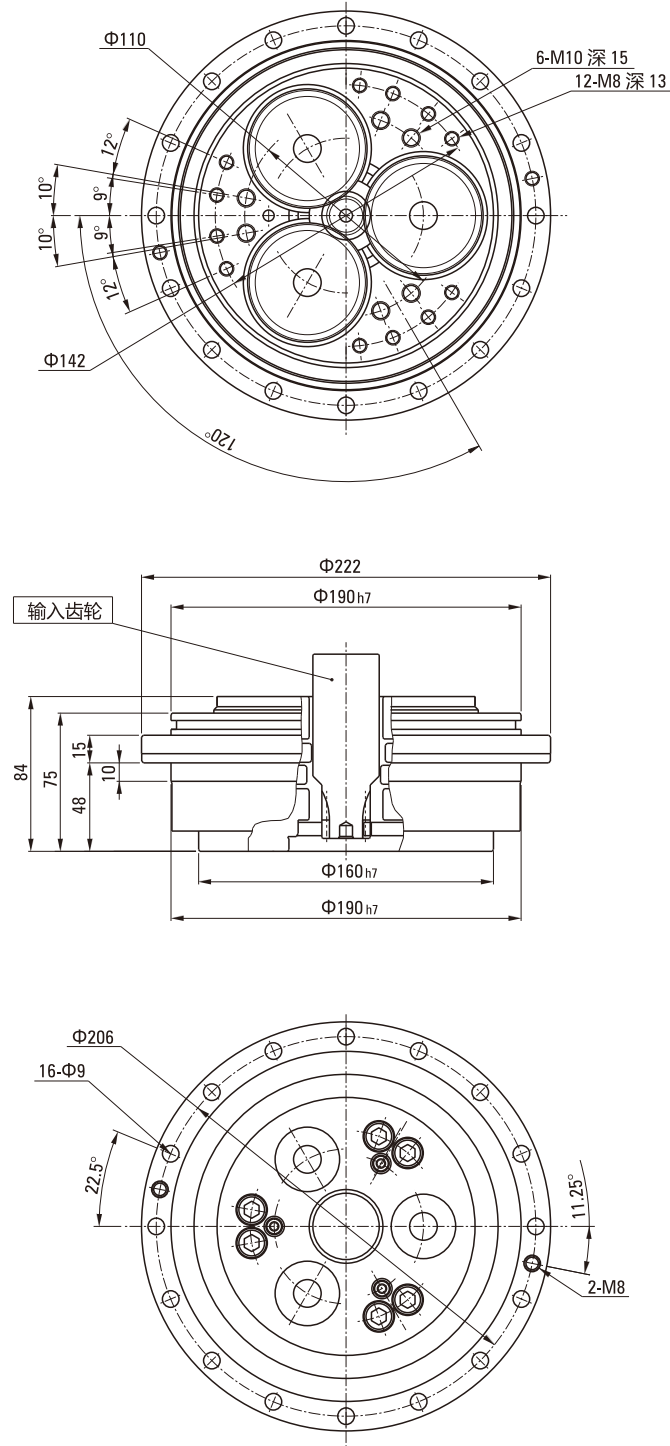

250BX-RVE 外形图 250BX-RVE Outline Drawing

RVE系列外形尺寸图 RVE SERIES OUTLINE DIMENSION DRAWING

220BX-RVE 外形图 220BX-RVE Outline Drawing