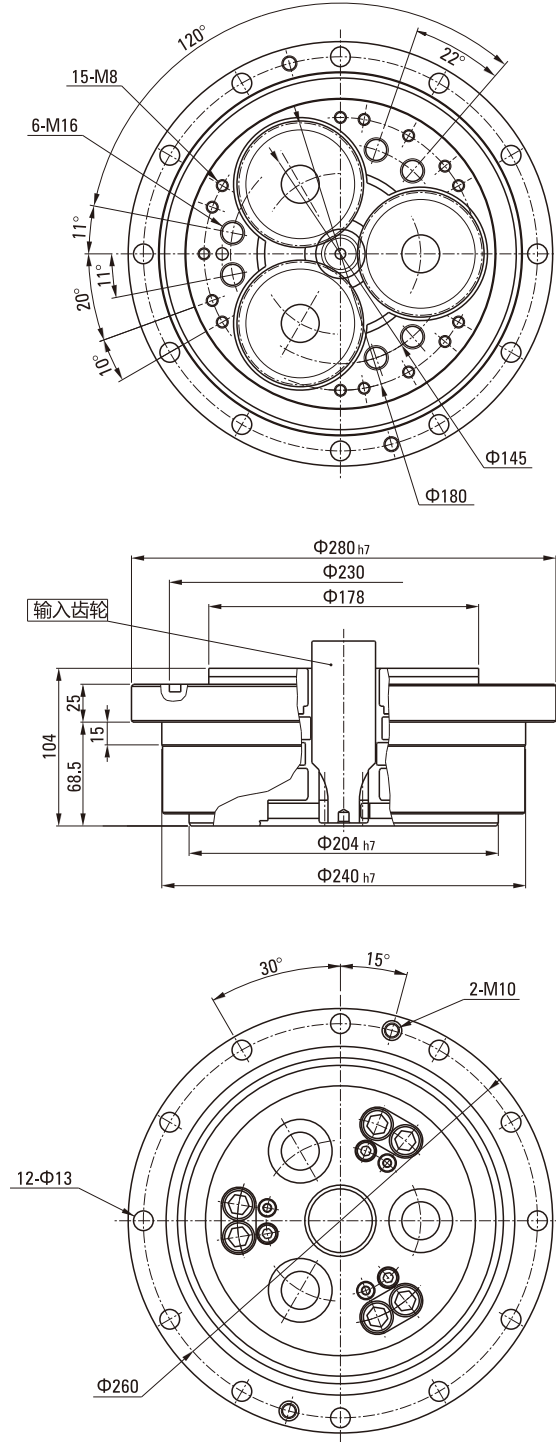

## RVE SERIES OUTLINE DIMENSION DRAWING

190BX-RVE 外形图 190BX-RVE Outline Drawing

## 220BX-RVE 外形图 220BX-RVE Outline Drawing

## RVE SERIES OUTLINE DIMENSION DRAWING

250BX-RVE 外形图 250BX-RVE Outline Drawing

# RVE系列外形尺寸图 RVE SERIES OUTLINE DIMENSION DRAWING

280BX-RVE 外形图 280BX-RVE Outline Drawing