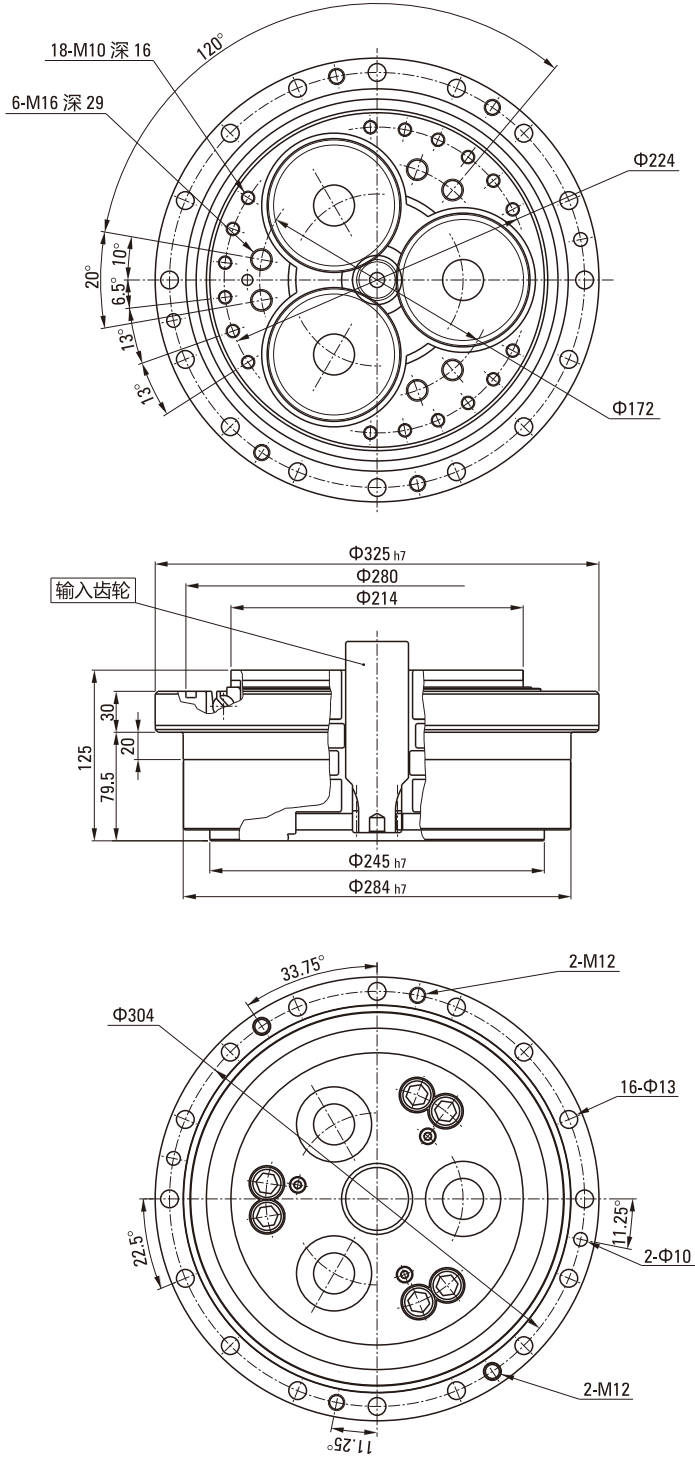

## RVE SERIES OUTLINE DIMENSION DRAWING

250BX-RVE 外形图 250BX-RVE Outline Drawing

# RVE系列外形尺寸图 RVE SERIES OUTLINE DIMENSION DRAWING

280BX-RVE 外形图 280BX-RVE Outline Drawing

# RVE系列外形尺寸图

## RVE SERIES OUTLINE DIMENSION DRAWING

320BX-RVE 外形图 320BX-RVE Outline Drawing